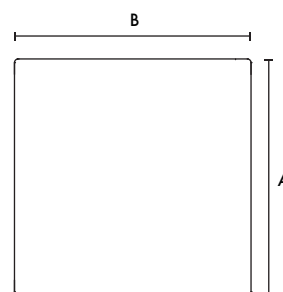

Dimensions (mm)

A	B	C	D	E	FØ
159	159	117	37	80	99

Weight 0.7kg

Performance

Model	l/s	Watts	Sound dB(A) @ 3m
VASF100 - low speed	15	4.3	14
VASF100 - high speed	21	6.8	28