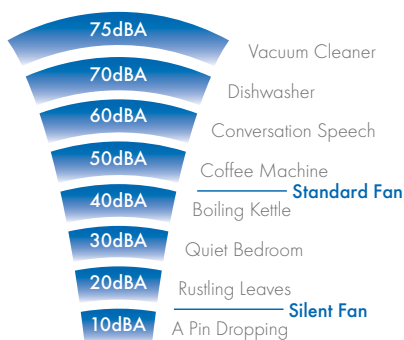

NEW & IMPROVED!
Now only 14 dBA!

NEW Silent Fan

Axial Bathroom/ Toilet Fans

the **ELECTRICAL**
Industry awards **2012**
WINNER

Features & Benefits

- Now only 14dBA
- Silent intermittent bathroom fan with two speeds selectable at installation
- Stylish discrete design
- Back draught shutters included
- High efficiency motor
- 2 year guarantee
- IP44 rated
- Standard thermal overload protection on motor
- Suitable for wall, ceiling, window and panel mounting
- Meets current Building Regulations Approved Document F and L

Silent Fan Axial Bathroom/Toilet Fan

The quietest bathroom fan on the market. The VASF100 provides stylish and silent ventilation without compromising on performance.

Models

VASF100B

1 of 2 speeds selectable at installation. 100mm bathroom / toilet fan with back draught shutter.

Stock Ref

446658

VASF100T

(Timer)

1 of 2 speeds selectable at installation. 100mm bathroom / toilet fan with back draught shutter and overrun timer adjustable between 5 and 30 minutes.

Stock Ref

446659

Accessories