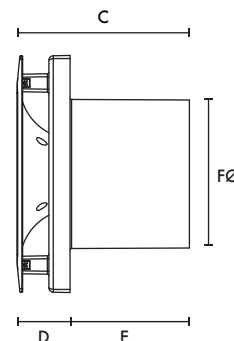

Dimensions (mm)

A	B	C	D	E	FØ
159	159	117	37	80	99

Weight 0.7kg

Performance

Model	l/s	Watts	Sound dB(A) @ 3m
VASF100 - low speed	15	4.3	14
VASF100 - high speed	21	6.8	28