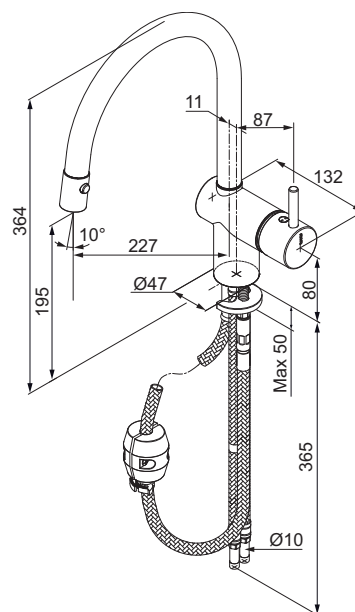

Mora Pullout

mora

ANNO 1927

Mora Pullout kitchen mixers are long-established and extremely popular taps. The version shown here has a pull-out hand shower that provides comfort and flexibility and makes kitchen work a breeze. With ESS function as standard, Mora Pullout mixer save large amounts of energy without compromising on user comfort.

- Pull out telescopic hand shower with two spray patterns (normal and rinse)
- ESS (energy saving system)
- Adjustable flow control and temperature limiter
- Eco (energy and water saving aerator)
- Soft PEX[®] hoses with flat end Ø10 mm
- Swivel spout 120°
- Approved non-return valves, EN-Standard EN1717
- Hole diameter Ø34-37 mm

EcoSafe

ESS

Mora Eco

Description
Chrome

MA nr
70 26 95

EAN kod
7391887243134