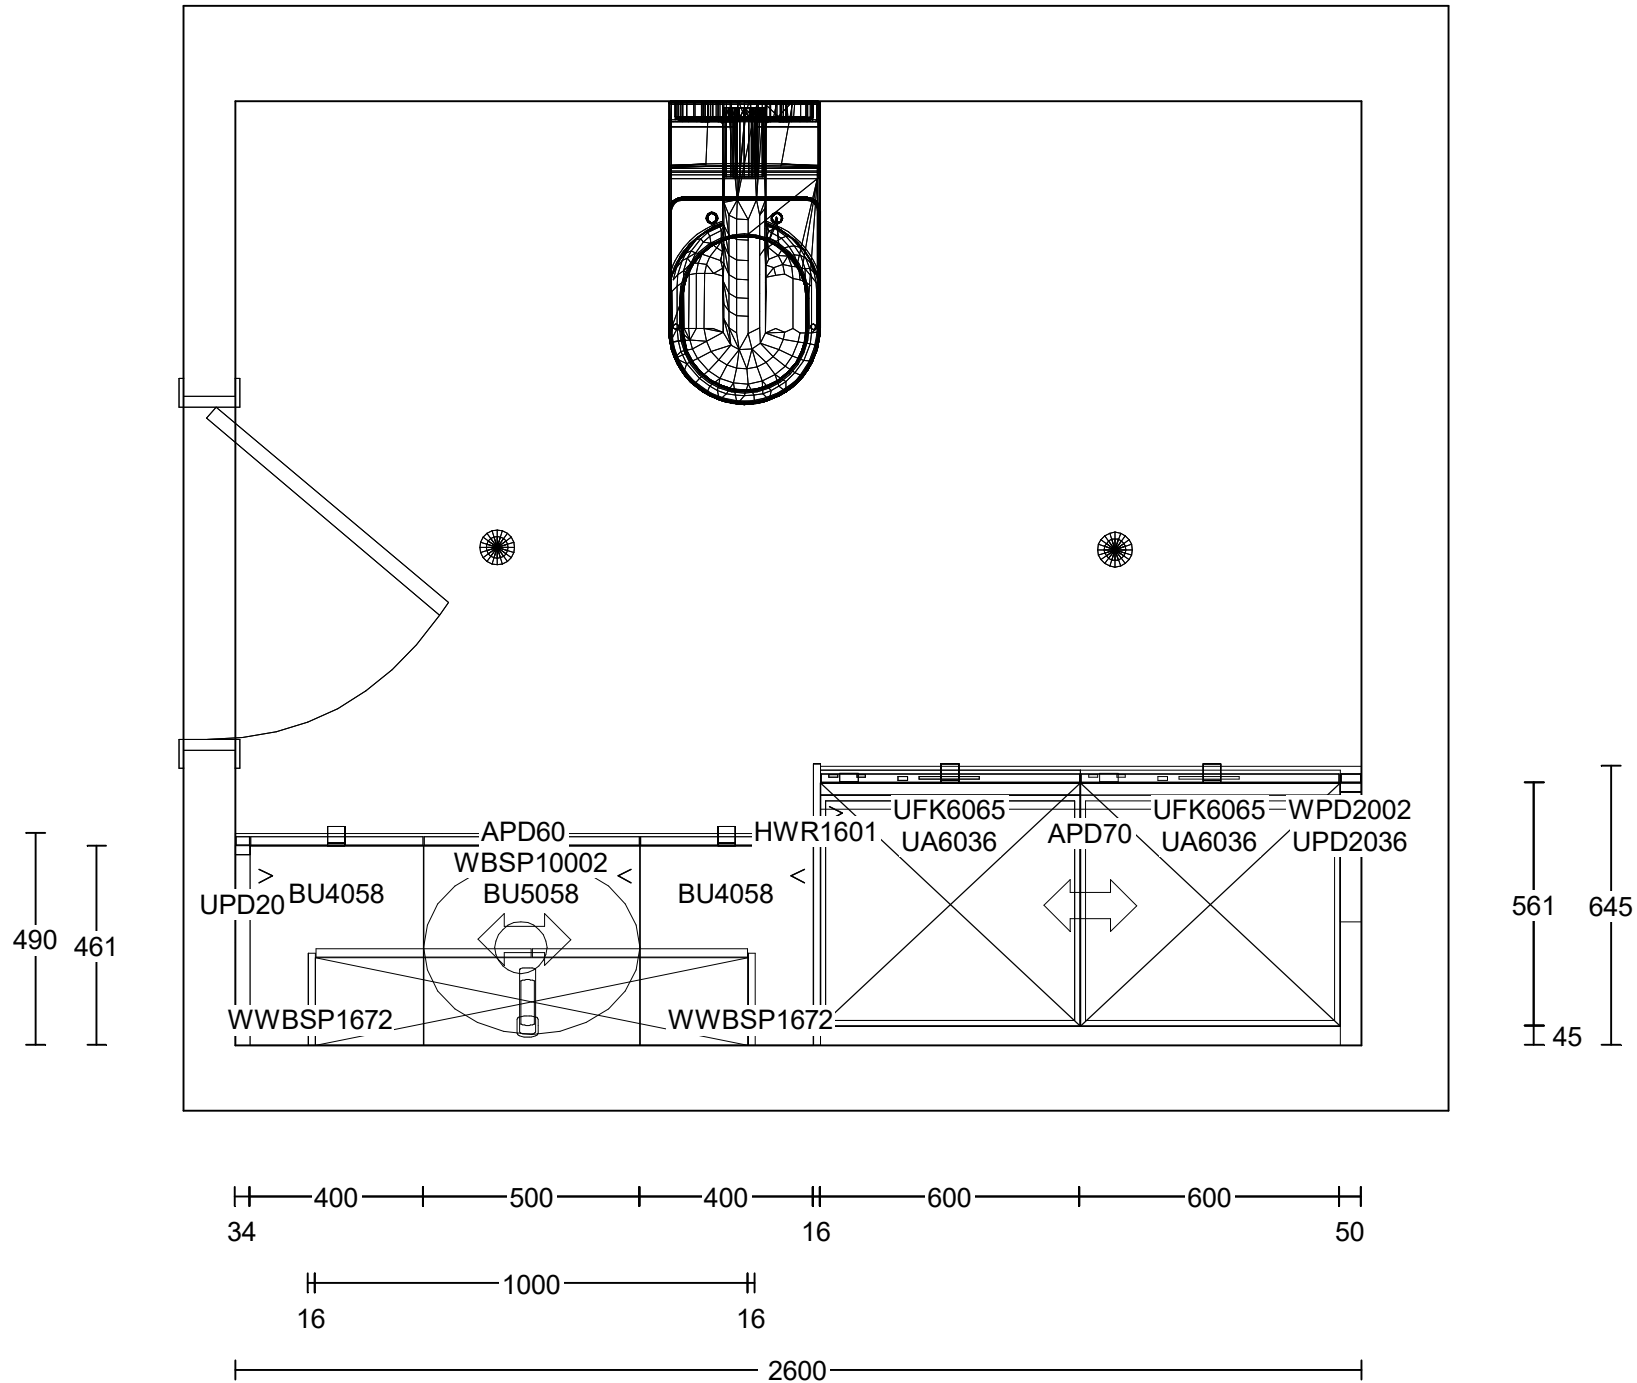

Blank Dealer		Range: Nobilia 2020	View: Plan
	Client: Geirprúðarhagi 6A og B	Door Style: Structura	Scale: Scale-to-fit
	Phone:	Handle:	Date: 17/3/20
	Design: Geirprúðarhagi 6B_104_Bað		Page: 1