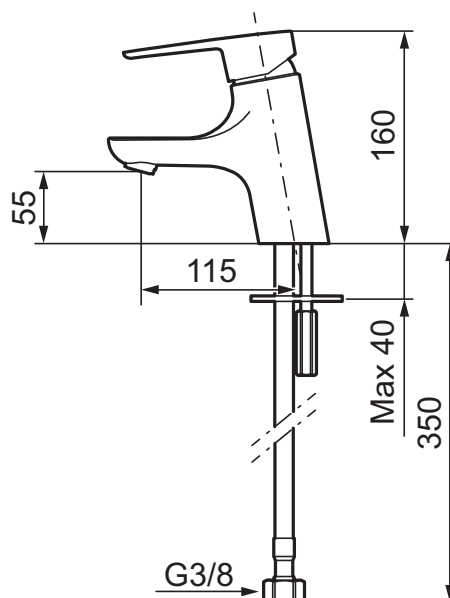

- ESS (energy saving system)
- Ceramic cartridge with soft closing function
- Adjustable flow control and temperature limiter
- Eco (energy and water saving constant flow aerator, 5 l/min at 200–600 kPa)
- Soft PEX<sup>®</sup> hoses with 3/8" connecting nut (stainless steel braided)
- Approved by the Rheumatism Association in Sweden
- Hole diameter Ø28-37 mm

EcoSafe

ESS

Mora Eco

Soft Closing

Easy-Open

Description	MA nr	EAN
Chrome	24 30 01.CA	7391887233999