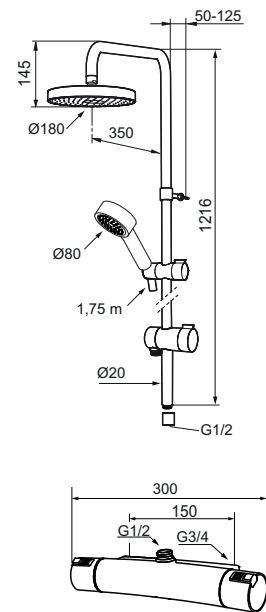

Consist of:

Mora MMIX thermostatic mixer art.no. 731150.0011DB

- Pressure balanced thermostatic mixer
- Temperature handle with safety stop at 38°C
- With Eco-function
- Lead Free material
- Approved non-return valves, EN-Standard EN1717

Mora MMIX Shower System S5 art.no. 130313

- Diverter with ceramic cartridge
- Shower hose in metal, PVC- and BPA-free
- With Easy-Clean anti-limescale system
- Shower bar can be shortened if required
- Diverter can be mounted with lever pointing in chosen direction
- Eco (energy and water saving hand shower 9 l/min, shower head 12 l/min)

mora
ANNO 1927

Description	MA nr	EAN kod
Chrome/black, incl. s-connection (2x701001)	73 13 02.0011DB	7391887229336