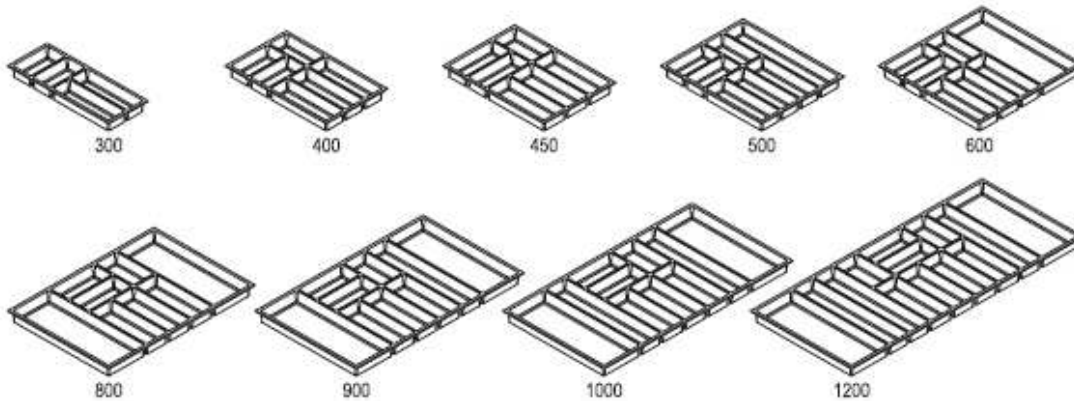

### Lýsing

Surcharge for handleless wall units as above, however with integrated LED light strip and 1700 mm connection cable for the starter set  
Energy efficiency rating: A - A++

### Hnífaparabakkar

Cutlery tray Concept  
anthracite, height: 52 mm,  
fits drawer depth of 500 mm,  
side depth: 561 mm

### Rakavarnar plata í vaskaskápa

**Moisture protection sheet**  
aluminium sheet, serrated, for sink base units,  
cannot be used with front pull-outs,  
fits only for a side depth of 561 mm

**FB90:** also fits corner sink units SPUE(D)90-45(-X)  
and NSPUE90-45