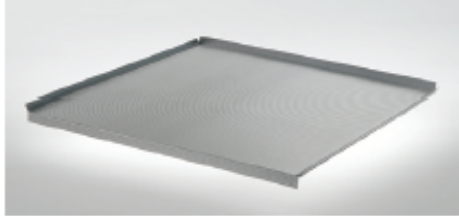

### Borðplata

**354** Concrete Slate Grey reproduction  
WAP no. 354

### Rakavarnar plata í vaskaskápa

**Moisture protection sheet**  
aluminium sheet, serrated, for sink base units,  
cannot be used with front pull-outs,  
fits only for a side depth of 561 mm

**FB90:** also fits corner sink units SPUE(D)90-45(-X)  
and NSPUE90-45