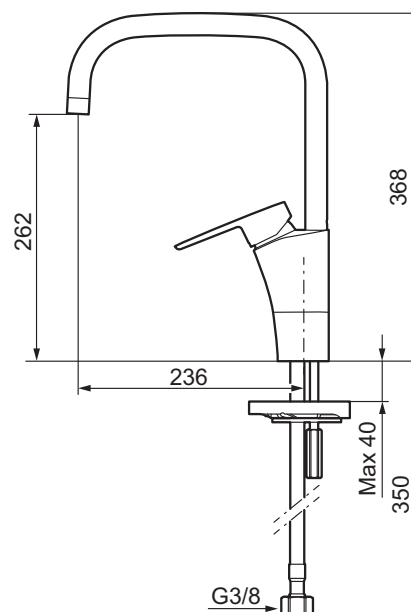

# Stylo 100

**Art. no.** STYLO100-WT  
**GTIN** 5708563019334

<b>Cabinet size</b>	50
<b>Overall dimension in mm</b>	465 x 485
<b>Bowl dim. in mm</b>	400 x 360 x 160
<b>Cut-out dimension, inset model</b>	445 x 465
<b>Radius</b>	140
<b>Waste hole dim. in mm</b>	97
<b>Material</b>	EN 1.4301, AISI 304, SS2333
<b>Material thickness in mm</b>	0,7

## **Description**

Small inset sink with one bowl and tap hole in the back.

Delivered with tap hole, basket waste, overflow and water trap.

Pads as noisereduction are mounted at the underside of the sink.

- ESS (energy saving system)
- Ceramic cartridge with soft closing function
- Adjustable flow control and temperature limiter
- Eco (energy and water saving aerator)
- Soft PEX<sup>®</sup> hoses with 3/8" connecting nut (stainless steel braided)
- Swivel spout, limitation part for 60°, 85°, 110° or 360° included
- Approved by the Rheumatism Association in Sweden
- Hole diameter Ø32-37 mm