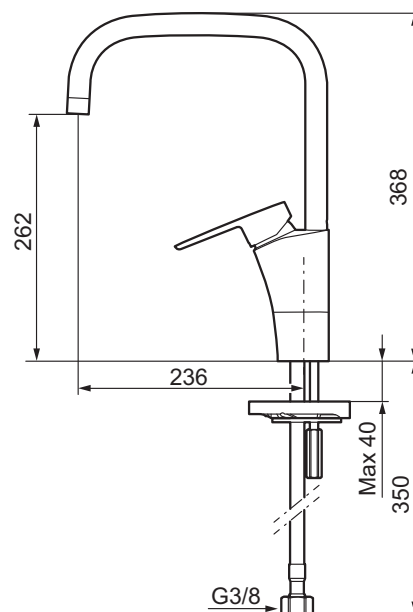

Margrétarhagi
byggt af Bergfestu

Matthíasarhagi
byggt af Bergfestu

Tæki í þvottahúsi

Þvottahúsvaskur	2
Þvottahústæki	3

Stylo 100

Art. no. STYLO100-WT
GTIN 5708563019334

Cabinet size	50
Overall dimension in mm	465 x 485
Bowl dim. in mm	400 x 360 x 160
Cut-out dimension, inset model	445 x 465
Radius	140
Waste hole dim. in mm	97
Material	EN 1.4301, AISI 304, SS2333
Material thickness in mm	0,7

Description

Small inset sink with one bowl and tap hole in the back.

Delivered with tap hole, basket waste, overflow and water trap.

Pads as noisereduction are mounted at the underside of the sink.

Mora Cera K7

- ESS (energy saving system)
- Ceramic cartridge with soft closing function
- Adjustable flow control and temperature limiter
- Eco (energy and water saving aerator)
- Soft PEX[®] hoses with 3/8" connecting nut (stainless steel braided)
- Swivel spout, limitation part for 60°, 85°, 110° or 360° included
- Approved by the Rheumatism Association in Sweden
- Hole diameter Ø32-37 mm